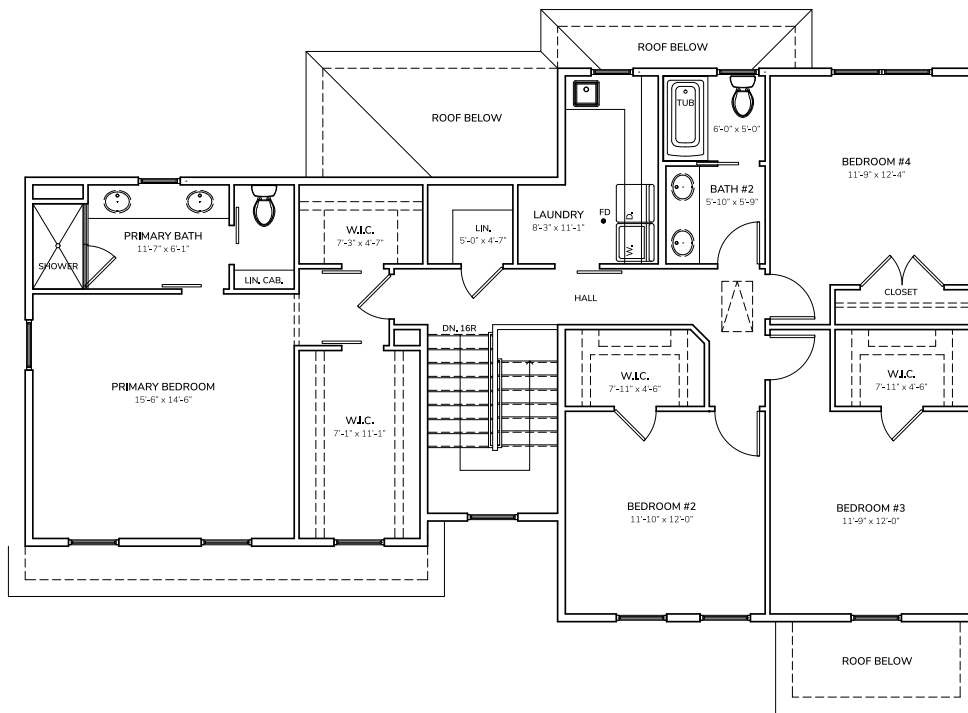

FIRST FLOOR

SILVER CREEK ESTATES

THE BRANT

4 Bedrooms
 2.5 Baths
 Two-Car Garage
 2,532 SF +/-

SECOND FLOOR

SILVER CREEK ESTATES

THE BRANT

4 Bedrooms
 2.5 Baths
 Two-Car Garage
 2,532 SF +/-

BASEMENT

SILVER CREEK ESTATES

THE BRANT

4 Bedrooms
2.5 Baths
Two-Car Garage
2,532 SF +/-