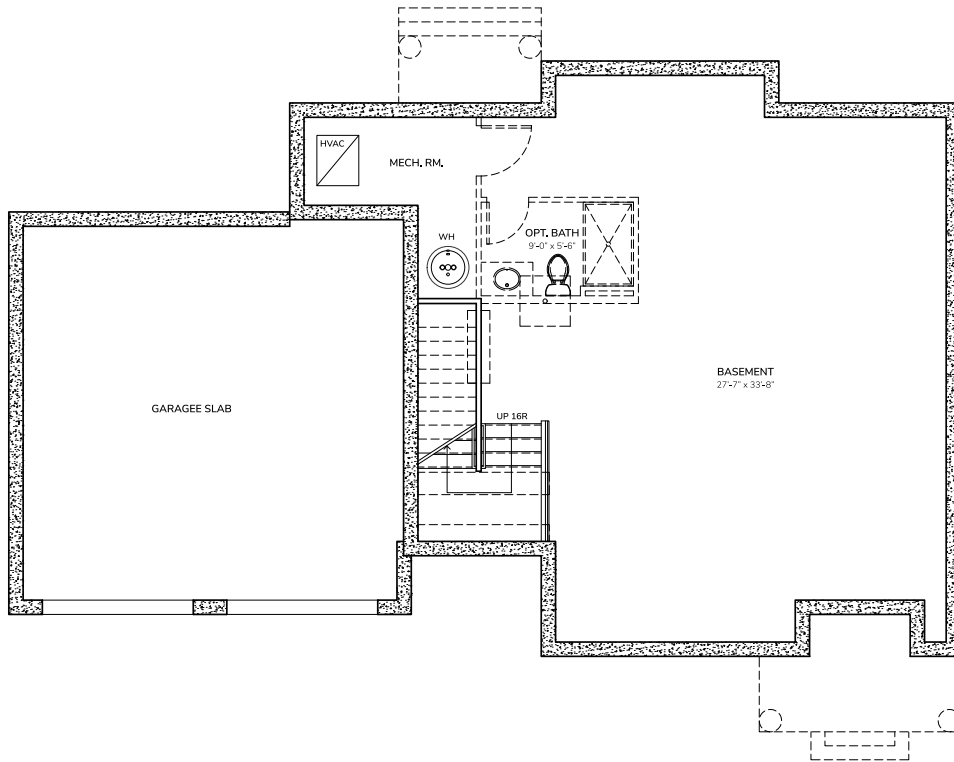

FIRST FLOOR

SILVER CREEK ESTATES

THE BRANT

4 Bedrooms
 2.5 Baths
 Two-Car Garage
 2,532 SF +/-

SECOND FLOOR

SILVER CREEK ESTATES

THE BRANT

4 Bedrooms
 2.5 Baths
 Two-Car Garage
 2,532 SF +/-

BASEMENT

SILVER CREEK ESTATES

THE BRANT

4 Bedrooms
2.5 Baths
Two-Car Garage
2,532 SF +/-