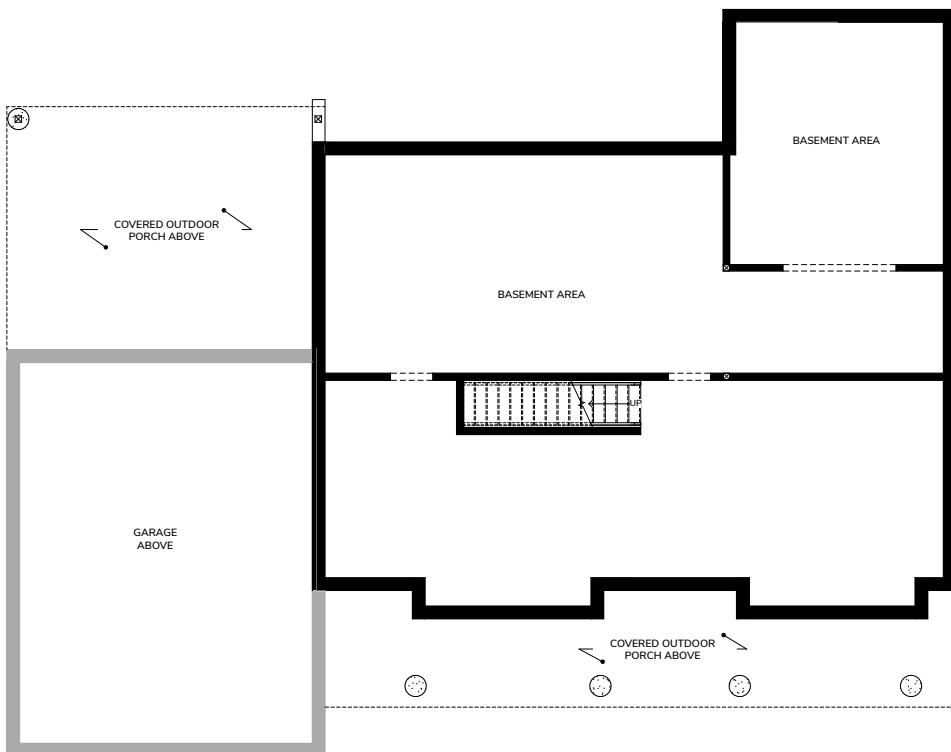

FIRST FLOOR

SILVER CREEK ESTATES

THE MANOR

4 Bedrooms
 2.5 Baths
 Two-Car Garage
 3,092 SF +/-

SECOND FLOOR

SILVER CREEK ESTATES

THE MANOR

4 Bedrooms
 2.5 Baths
 Two-Car Garage
 3,092 SF +/-

BASEMENT

SILVER CREEK ESTATES

THE MANOR

4 Bedrooms

2.5 Baths

Two-Car Garage

3,092 SF +/-