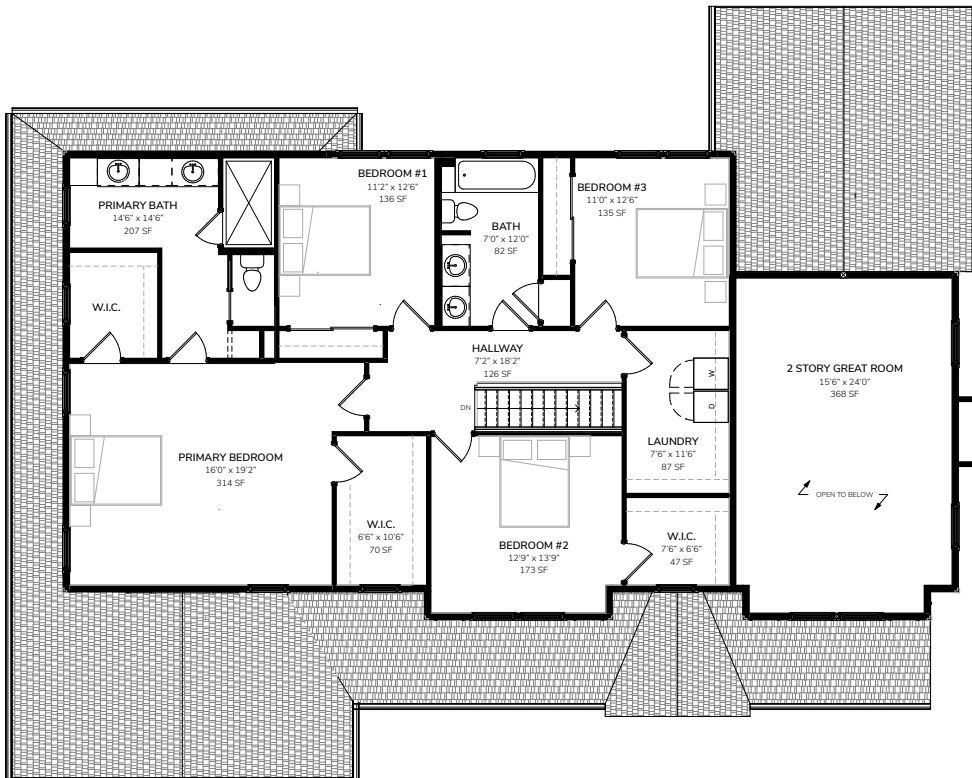

FIRST FLOOR

SILVER CREEK ESTATES

THE MANOR

4 Bedrooms
 2.5 Baths
 Two-Car Garage
 3,092 SF +/-

SECOND FLOOR

SILVER CREEK ESTATES

THE MANOR

4 Bedrooms
 2.5 Baths
 Two-Car Garage
 3,092 SF +/-

BASEMENT

SILVER CREEK ESTATES

THE MANOR

4 Bedrooms

2.5 Baths

Two-Car Garage

3,092 SF +/-