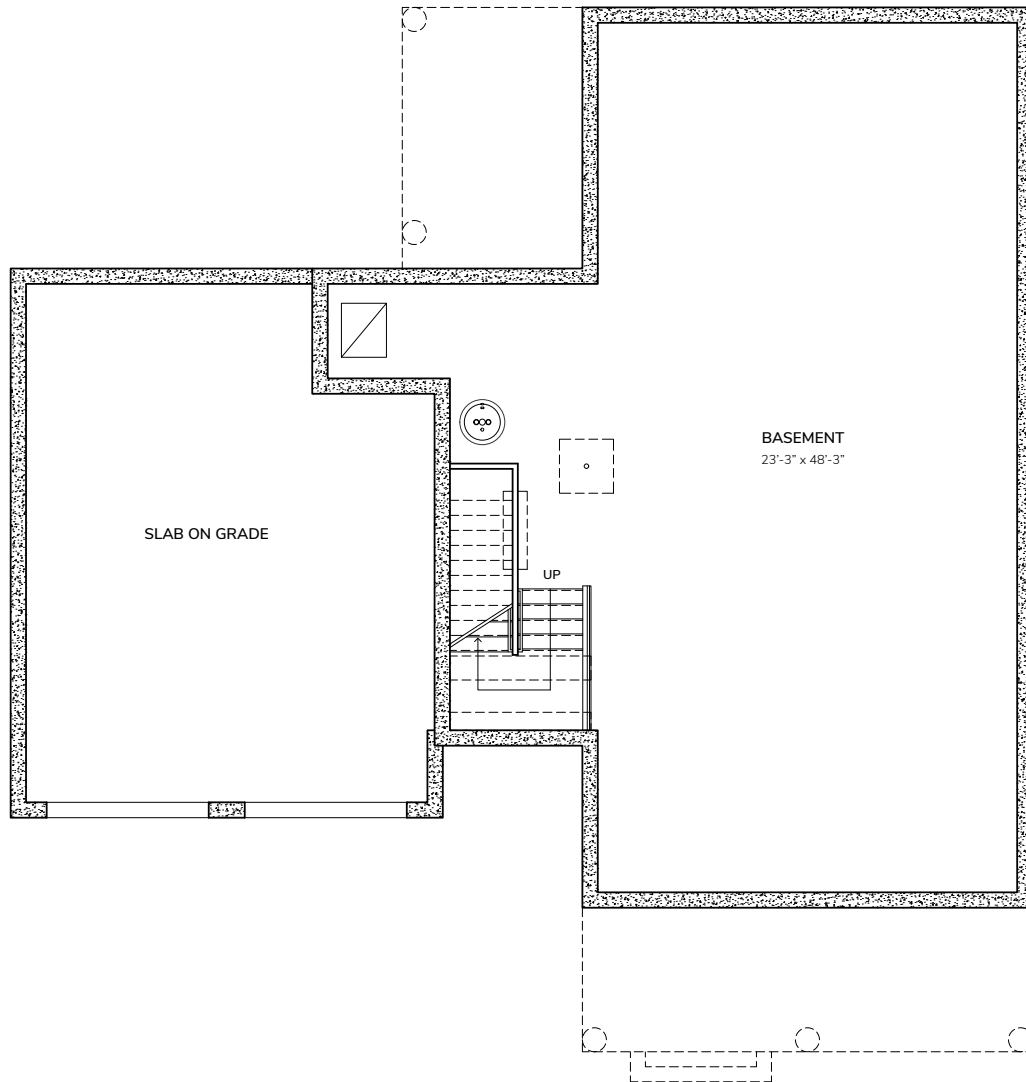

SILVER CREEK ESTATES

THE HAVEN

4 Bedrooms

2.5 Baths

Two-Car Garage

3,138 SF +/-

FIRST FLOOR

SILVER CREEK ESTATES

THE HAVEN

4 Bedrooms

2.5 Baths

Two-Car Garage

3,138 SF +/-

SECOND FLOOR

BASEMENT

SILVER CREEK ESTATES

THE HAVEN

4 Bedrooms
2.5 Baths
Two-Car Garage
3,138 SF +/-