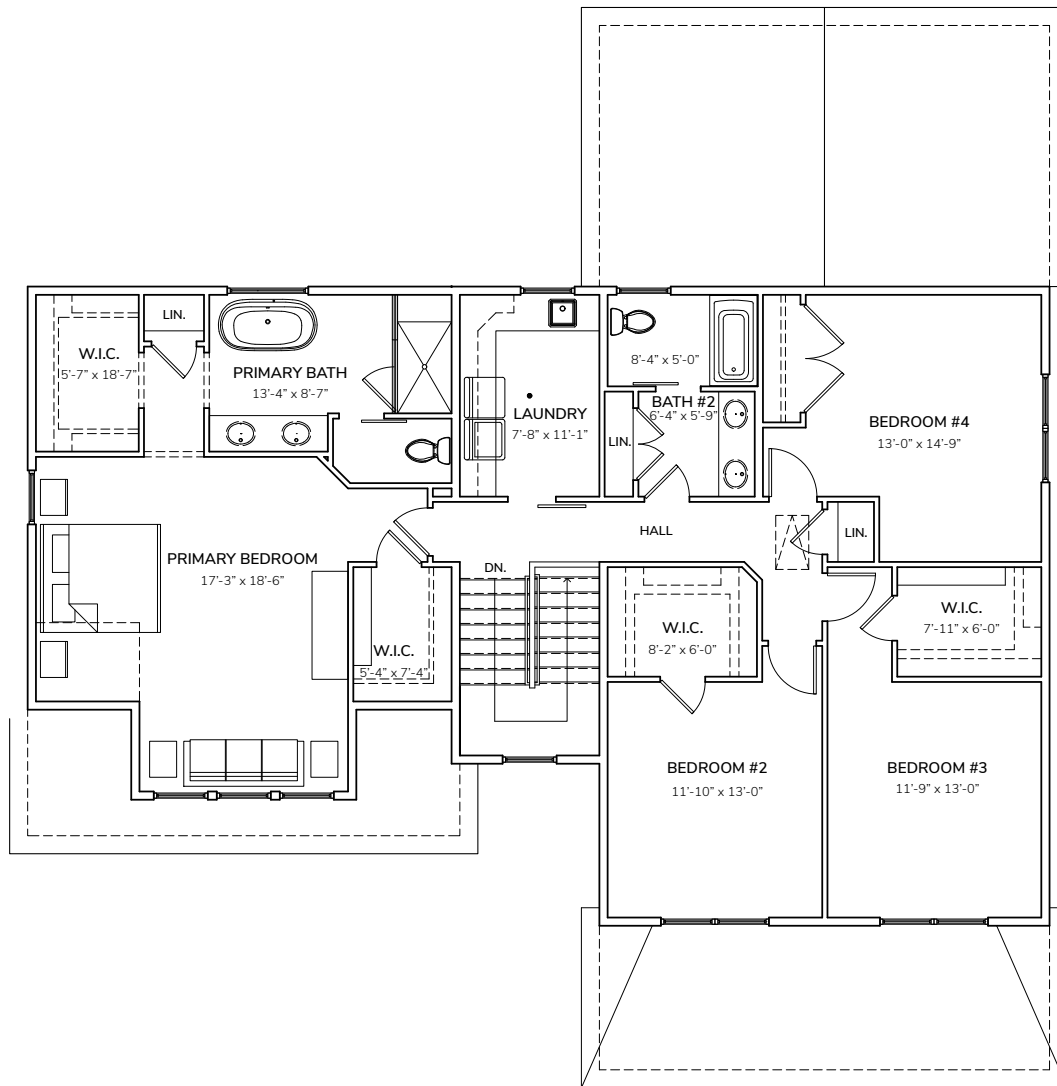

SILVER CREEK ESTATES

THE HAVEN

4 Bedrooms

2.5 Baths

Two-Car Garage

3,138 SF +/-

FIRST FLOOR

SILVER CREEK ESTATES

THE HAVEN

4 Bedrooms

2.5 Baths

Two-Car Garage

3,138 SF +/-

SECOND FLOOR

BASEMENT

SILVER CREEK ESTATES

THE HAVEN

4 Bedrooms
2.5 Baths
Two-Car Garage
3,138 SF +/-