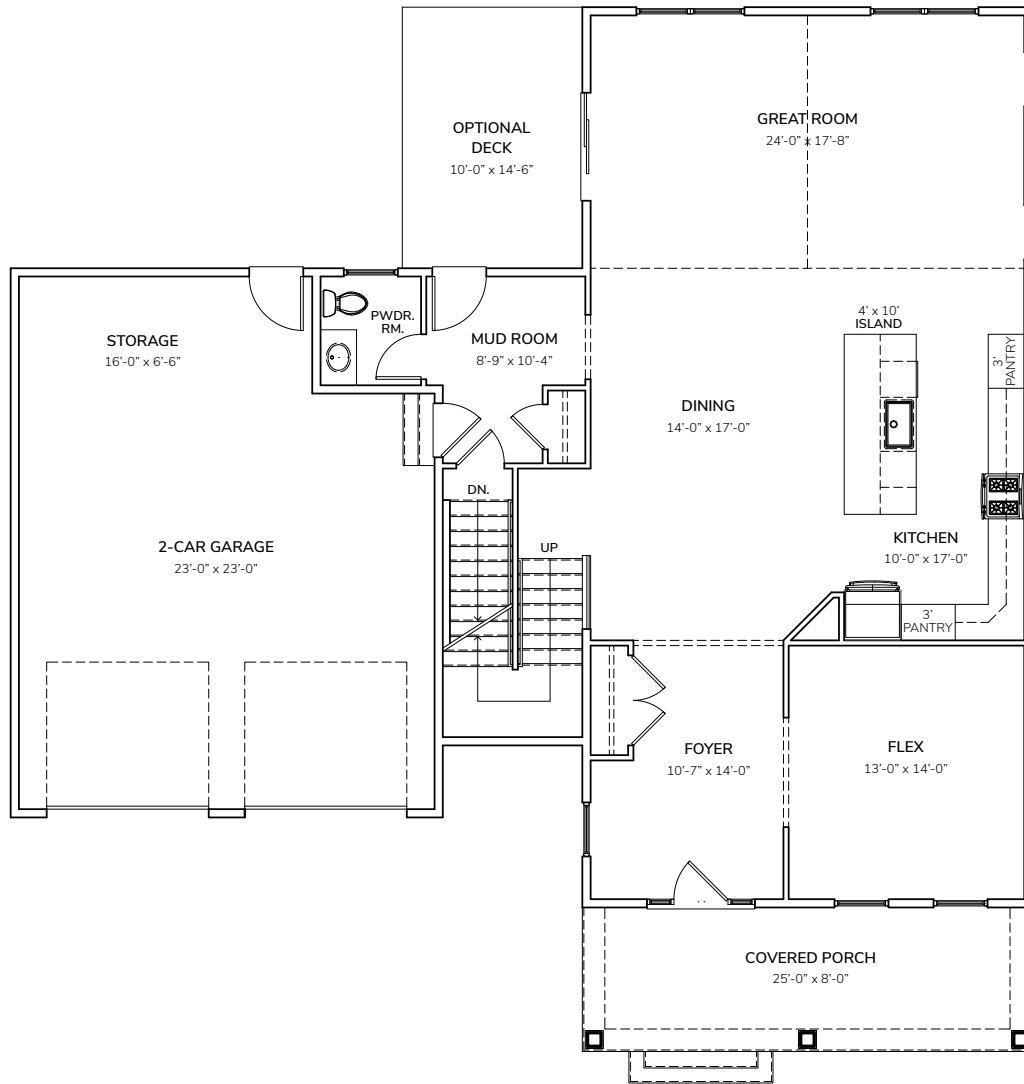

SILVER CREEK ESTATES

THE HAVEN

4 Bedrooms

2.5 Baths

Two-Car Garage

3,138 SF +/-

FIRST FLOOR

SILVER CREEK ESTATES

THE HAVEN

4 Bedrooms

2.5 Baths

Two-Car Garage

3,138 SF +/-

SECOND FLOOR

BASEMENT

SILVER CREEK ESTATES

THE HAVEN

4 Bedrooms
2.5 Baths
Two-Car Garage
3,138 SF +/-